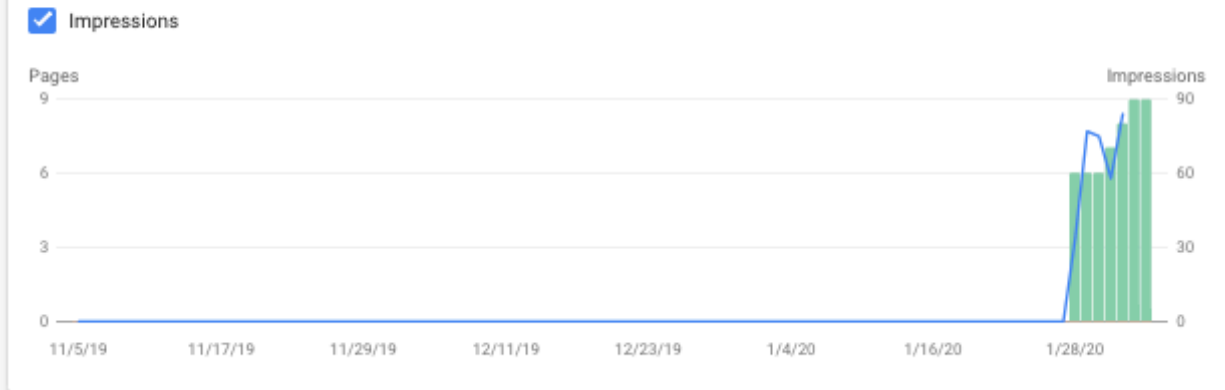

Squarespace AMP

☒ Error 0 No issues	☐ Valid with warni... 0 No issues	☒ Valid 9

Details

Status	Type	Validation ↓	Trend	Pages
Valid	Indexed AMP pages	N/A		9

Rows per page: 10 | 1-1 of 1

☒ Total clicks 6	☒ Total impressions 328	☐ Average CTR 1.8%	☐ Average position 41.8

Clicks and Impressions Data

Date	Clicks	Impressions
11/3/19	0	0
11/15/19	0	0
11/27/19	0	0
12/9/19	0	0
12/21/19	0	0
1/2/20	0	0
1/14/20	0	0
1/21/20	0	0
1/22/20	2	60
1/23/20	2	60
1/24/20	2	60
1/25/20	2	60
1/26/20	3	90

QUERIES	PAGES	COUNTRIES	DEVICES	SEARCH APPEARANCE	DATES
Search Appearance				↓ Clicks	Impressions
AMP non-rich results				6	328

Rows per page: 10 | 1-1 of 1